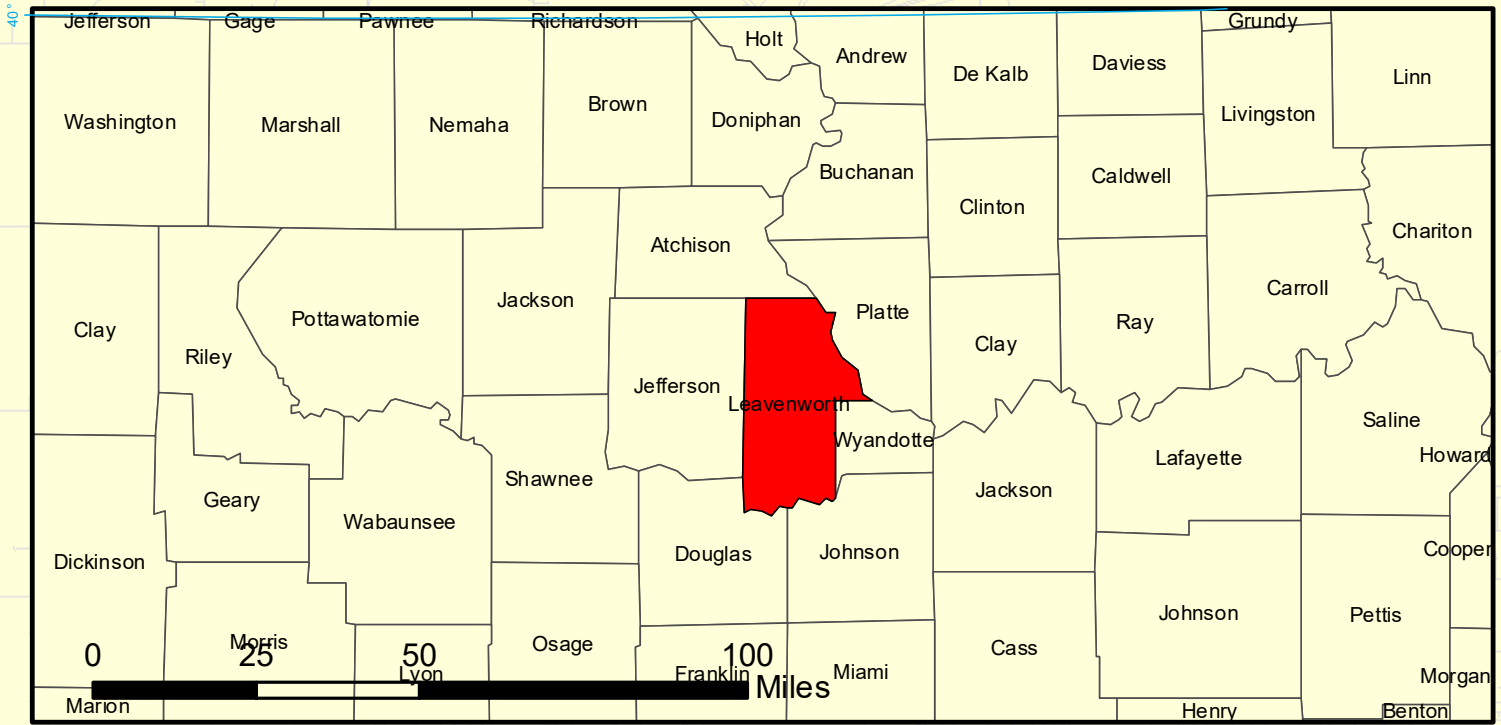

LEAVENWORTH COUNTY KANSAS 2025

Subdivision Boundaries in Leavenworth County

Legend

Subdivision Boundaries

Subdivision: 675
Lots: 6522

Legend

- City Centerlines
- City Limits
- County Boundary
- Sections
- GRAVEL
- HARD SURFACE
- MINIMUM
- PRIVATE
- State Maintained

Projection: NAD 1983 State Plane Kansas 1501 (US Feet)
 Disclaimer: Map is projected in real-world coordinates.
 However, it is not intended for legal purposes.
 Measurement accuracy is not guaranteed.