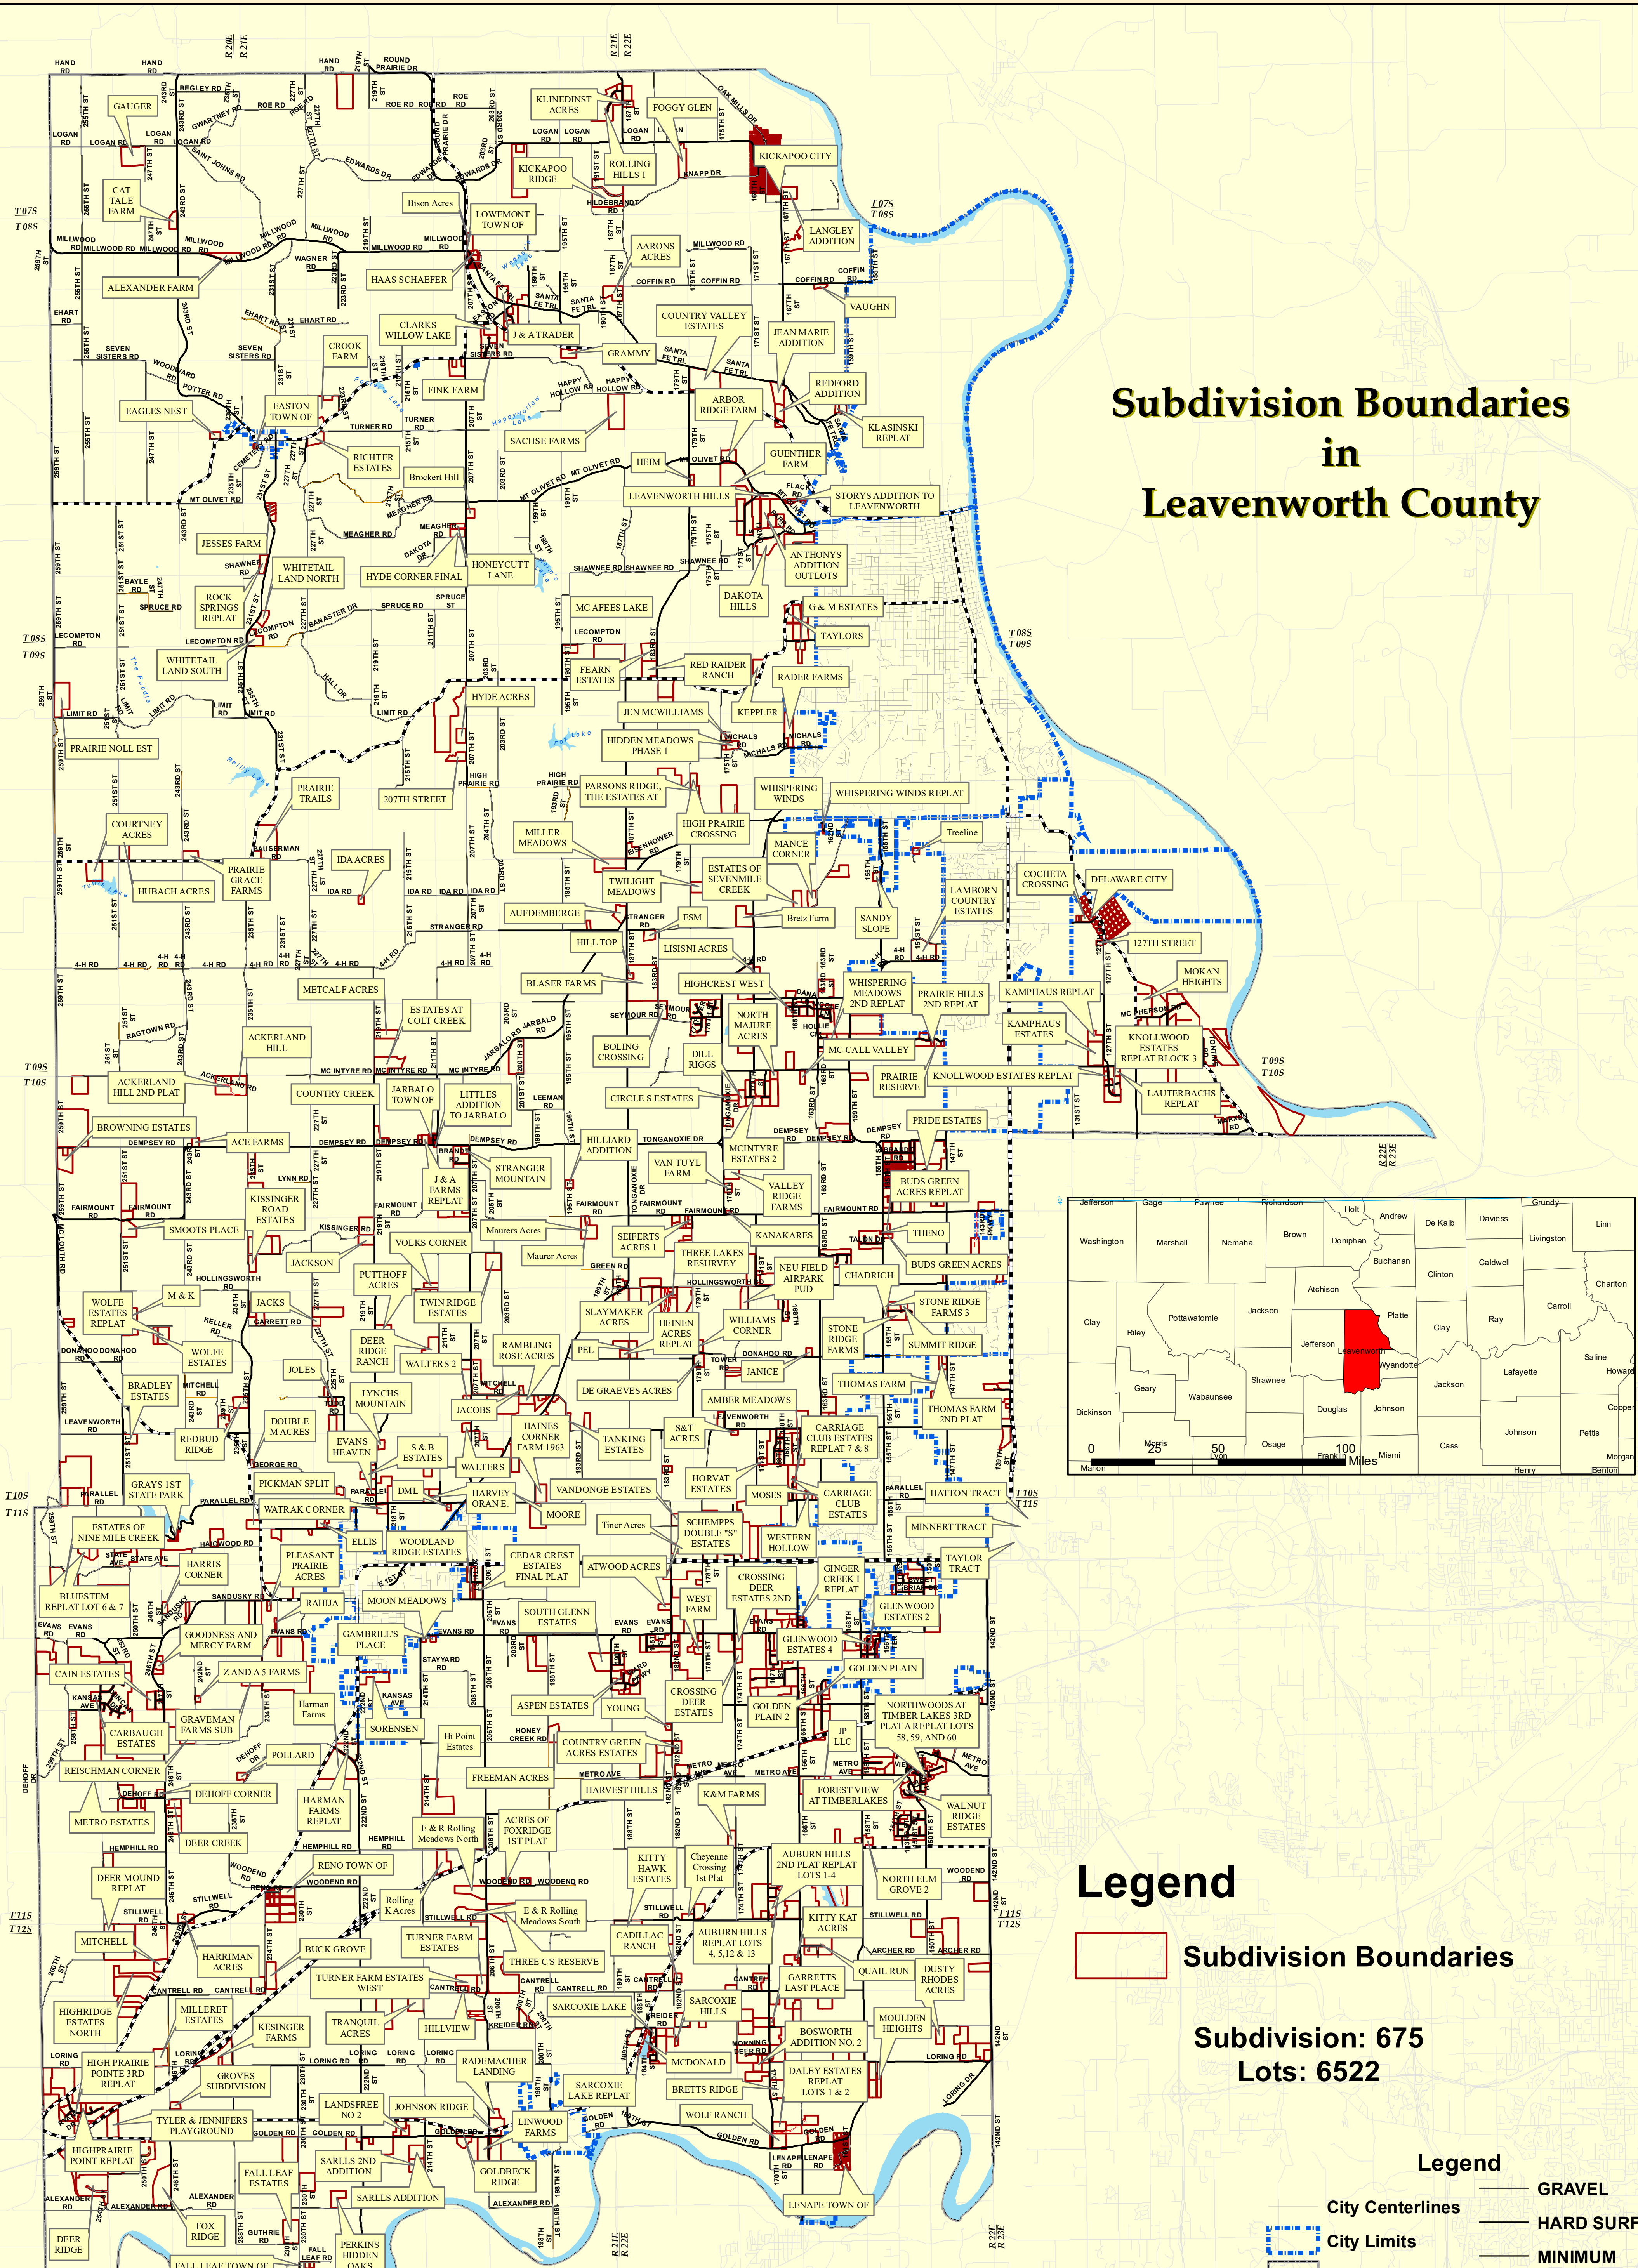

LEAVENWORTH COUNTY KANSAS 2025

Subdivision Boundaries in Leavenworth County

Legend

Subdivision Boundaries

Subdivision: 675
Lots: 6522

Legend

- City Centerlines
- City Limits
- County Boundary
- Sections
- GRAVEL
- HARD SURFACE
- MINIMUM
- PRIVATE
- State Maintained

Projection: NAD 1983 State Plane Kansas 1501 (US Feet)
 Disclaimer: Map is projected in real-world coordinates.
 However, it is not intended for legal purposes.
 Measurement accuracy is not guaranteed.